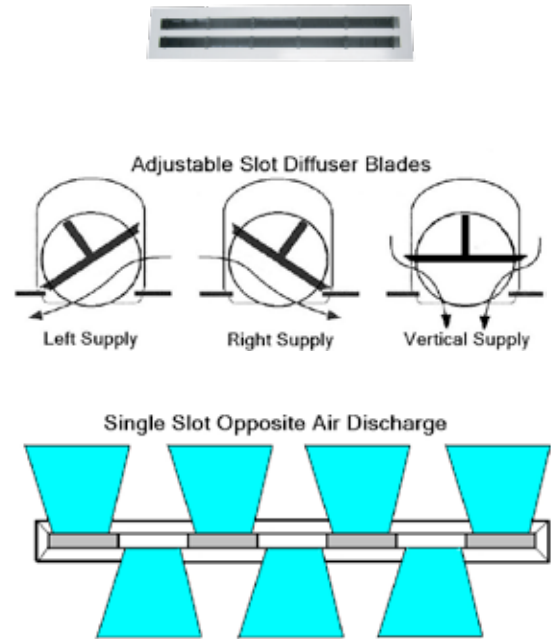

Adjustable Slot Diffuser

Description

For supply air, the individually adjustable blade arrangement provides unique airflow patterns and improved air mixing capabilities. Suitable for wall or ceiling mounting. Available in multiple slot widths and lengths.

Construction

From high quality aluminium extrusion with black adjustable plastic blades. Mitred ends are standard on all Adjustable Slot Diffusers. Powder coated white as standard with special colours available upon request.

Air Discharge Options

The direction of air discharge can be adapted to suit any room requirements. The air control blades can easily be positioned to discharge air in either one direction or in opposite directions. A further option to discharge air vertically is also available. Air control blades can be pre set in the factory or easily done on site. An example of an opposite discharge layout is shown.

Performance Data

The throw is based on Isothermal conditions with a room height of 2.7m with the diffuser mounted flush in an unobstructed ceiling. Horizontal throws are given at a terminal velocity of 0.5m/s to 0.25m/s, while vertical throws are to 0.25m/s for a 1 meter active length. Throw values are for throws in one direction only and with four slots as maximum. Noise Ratings are based on a room absorption level of 10db.